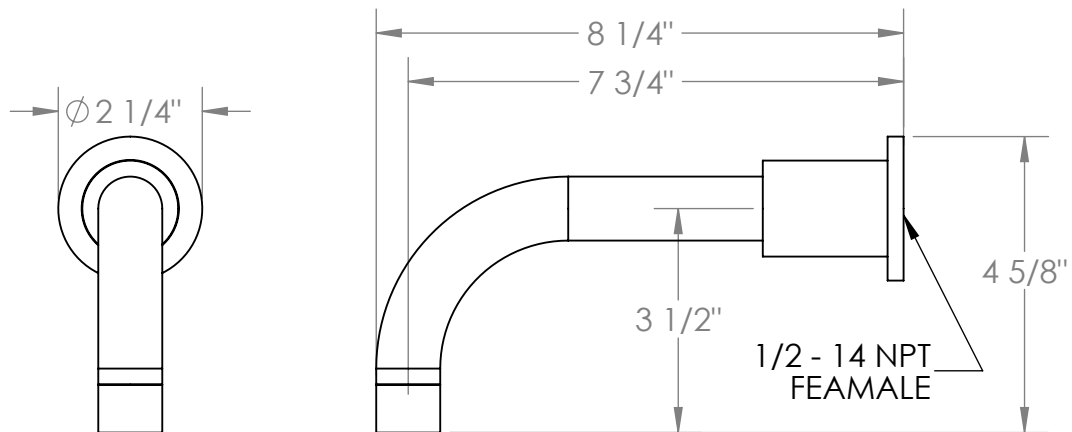

70-WBS-RNK8

Wall Mounted Bath Spout

Meets the applicable requirements of ASME A112.18.1-2005/CSA B125.1-05, entitled "Plumbing Supply Fittings"

70-WBS-RNS4

Wall Mounted Bath Spout

Meets the applicable requirements of ASME A112.18.1-2005/CSA B125.1-05, entitled "Plumbing Supply Fittings"