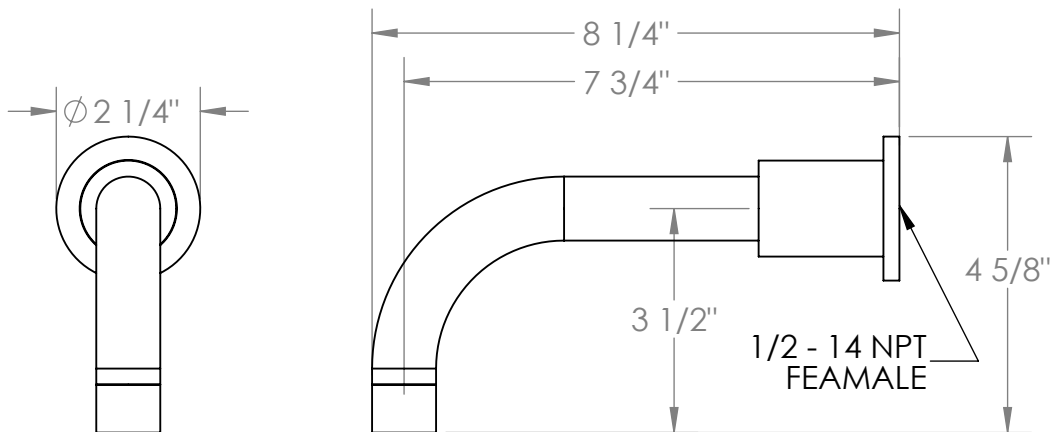

70-WBS-RNK8

Wall Mounted Bath Spout

Meets the applicable requirements of ASME A112.18.1-2005/CSA B125.1-05, entitled "Plumbing Supply Fittings"

70-WBS-RNS4

Wall Mounted Bath Spout

Meets the applicable requirements of ASME A112.18.1-2005/CSA B125.1-05, entitled "Plumbing Supply Fittings"